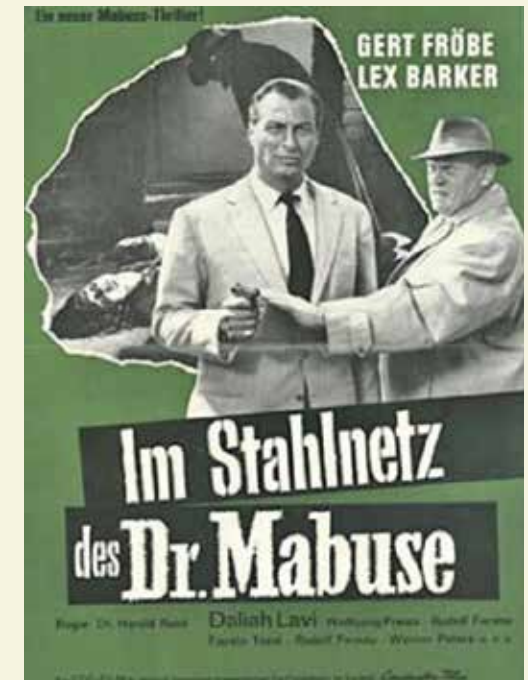

Im Stahlnetz des Dr. Mabuse /

The Return of Dr. Mabuse / Le retour du Docteur Mabuse /
F.B.I. contro Dr. Mabuse

Genre Classics Dr. Mabuse
Year of Production 1961
Production-Company CCC Filmproduktion GmbH
Co-Production Critérion Film (Paris), SPA Cinematografica (Rome)
Producer Artur Brauner, René Bonef (Co-Producer)
Director Harald Reinl
Main Cast Gert Fröbe, Lex Barker, Daliah Lavi
Script Ladislav Fodor and Marc Behm
Book based on the characters of the novel "Dr. Mabuse, the Gambler" by Norbert Jacques
Music Peter Sandloff
Black & White
Length/Format 2427 m, 89 Min., 1:1,33
Language German, French
Award Prädikat wertvoll
2K (4K Scan)

Der nach Weltherrschaft strebende Verbrecher Mabuse wiederholt einmal mehr seine Schreckenstaten, um am Ende erneut dem Zugriff der Polizei zu entkommen.

Dr. Mabuse once again strives for world domination, terrorizes the world and escapes from the police in the end.